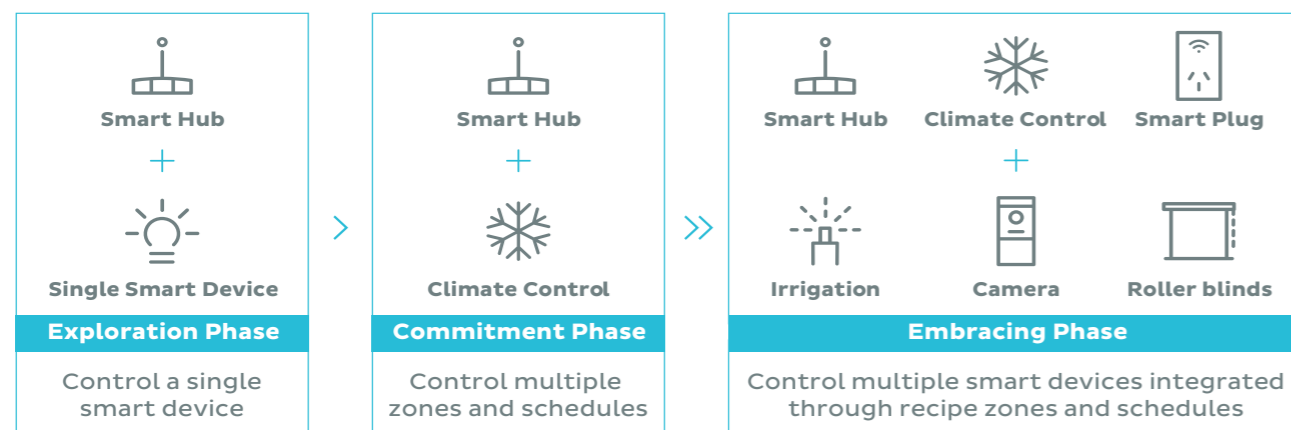

Secure, smart home privacy you can trust.

iZone protects your privacy by integrating robust, industry-leading security into every aspect of your smart home.

Our touchscreen controllers, designed with embedded firmware, ensure your data is secure and free from internet vulnerabilities, while transparent data practices and user-friendly controls give you the power to make informed decisions, keeping what happens in your home, in your home. Trust iZone for seamless, secure smart home experiences that prioritise your family's safety.

Turn your house into a smart home with iZone.

Embrace the future with iZone, where turning any house into a smart home is a breeze. Our wireless system seamlessly integrates into your home, from adjusting the air conditioning to dimming the lights, watering the garden, and even boiling the kettle. iZone makes your home more comfortable, efficient, secure, and truly liveable, by simplifying daily life with advanced technology right at your fingertips.

Unrivalled comfort and convenience.

iZone Benefits and Features

Climate Control	1-14 Individual Zones	●
	Temperature Control	●
	Airflow	●
	Auto Actions	●
	Bypass Constant	●
	Monitoring	●
	Scrooge Mode	●
	Fan Speed & Auto	●
	Floating Sensor	●
	Fresh Night Air	●
	Holiday Mode	●
	Scenes	●
	Recipes & Actions	●
	Schedules	●
Smart Home	Appliance Control	●
	Garage Door	●
	Door Key	●
	Video Doorbell	●
	Irrigation	●
	Indoor Camera	●
	Smart Lights	●
Smart Hub	Local WiFi control	●
	Remote WAN control	●
	Voice control	●
	Hotspot failover	●
	Embedded security	●
	Built-in scheduling	●
	Smart home integration	●
	Standalone control	●

The easiest way to create a smart home.

iZone is the smartest, most affordable, and scalable way to build a future-proof smart home. It's automation-ready, so you can integrate it with and control everything in your home, while minimising your energy bill with a host of clever, time, energy and planet-saving home automation features and benefits.