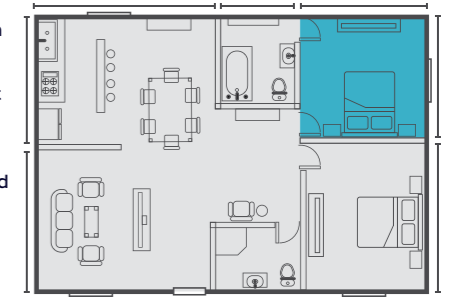

Setting the benchmark for precision climate control.

Welcome to a new era of degree perfect climate control. The Nova Climate Control System empowers you to be the master of your own home, adjusting airflow from a whisper to a breeze, anywhere from 0% to 100%. Our system cleverly calculates the precise amount of air needed for each room by considering its exact size for just the right air distribution. The advanced constant control methodology sets the industry standard for innovation, allowing each room to receive air tailored to its unique dimensions.

Maximise savings with intelligent temperature management

iZone transforms climate control with intelligent sensors that efficiently redirect heated or cooled air between rooms, ensuring rapid achievement of set temperatures. Unlike systems using a single sensor for an entire home, iZone automatically scans all your sensors to optimise comfort in each room. This smart technology not only enhances your in-home comfort but significantly reduces running costs, setting a new standard in personalised climate management.

The intuitive Nova wall controller is easy to customise

Effortlessly tailor your iZone Home app to your lifestyle. Pin essential zones and devices for quick access, invite family members to customise their screens, and organise everything into convenient 'rooms'. Create 'recipes' for automated actions and view multiple iZone systems and air conditioning units on one intuitive, personalised screen. This is simple smart climate control at its best.