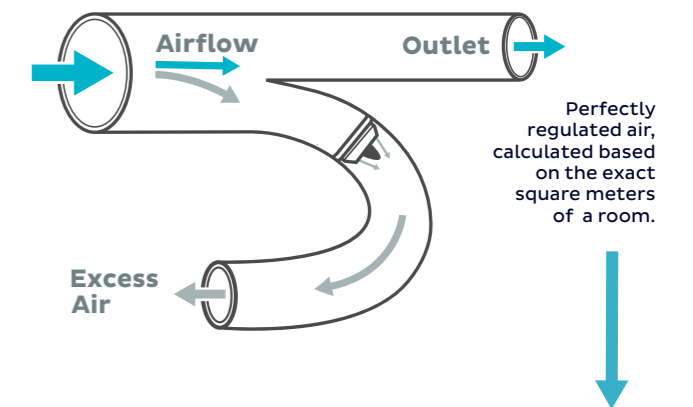

Bypass Control for enhanced energy efficiency.

iZone's Bypass Control cleverly manages excess air, channelling it away from zones to avoid overpowering drafts. This ensures a consistent climate across all rooms. With precise airflow matched to the exact room size, it's the smart way to enhance comfort and energy efficiency in your home.

Some of the controls shown here together.

1-14 Zones for as many rooms.

Personalised Scenes.

Zone temperature.

Fully adjustable fan speed.

Mount portrait or landscape.

Multiple owner profiles.

Arrange your home screen.

Recipes of actions and triggers.

Personal home screen image.

7 inch or 10 inch screen.

Diverted excess air leaves through a constant vent with 1 degree accuracy using iZone's advanced constant control algorithm.