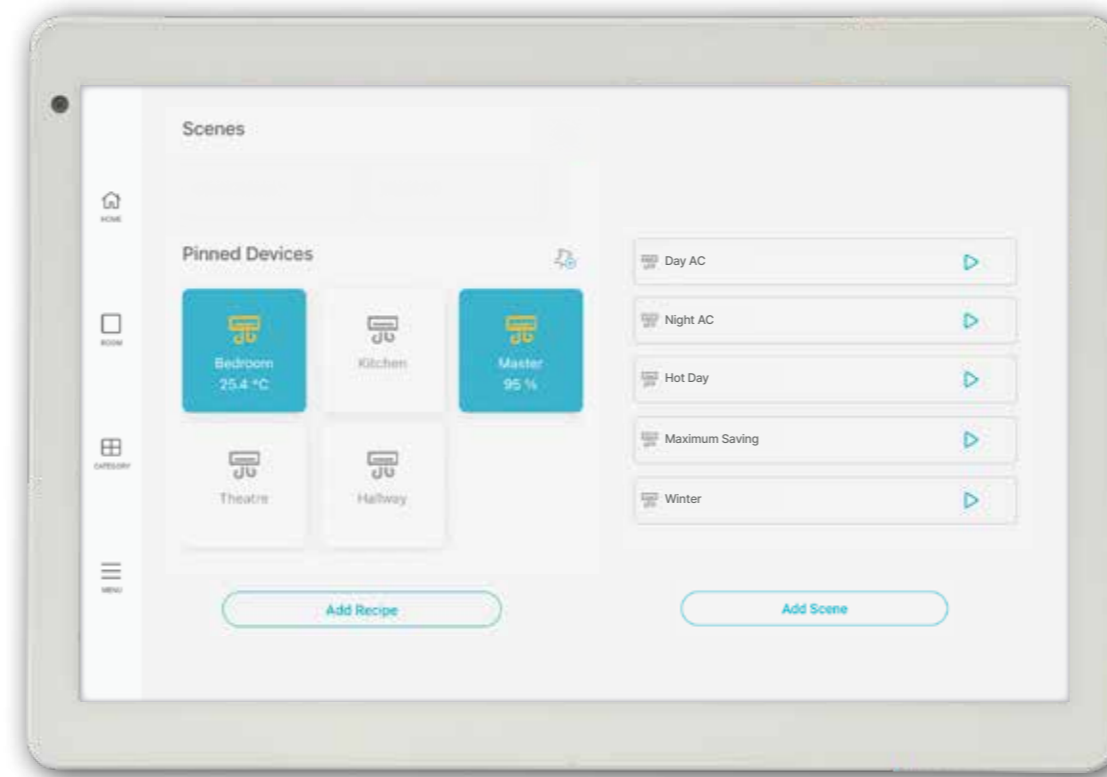

Monitor energy usage and slash your power bill.

iZone Smart Monitoring simplifies energy savings for your home.

Streamline your energy use and trim your bills with iZone Smart Monitoring. Keep tabs on appliance consumption and cleverly align their operation with off-peak tariffs to reduce costs.

If you have solar, you can maximize free daytime energy to further cut expenses.

Energy Cost

Climate control	•	•	•	•	•	•
Temperature sensors		•	•	•	•	•
AC bypass			•	•	•	•
Power monitor				•	•	•
iZone intelligent control					•	•
Fresh air integration						•

Scrooge Mode and Fan Auto Control are your wallet's best friend.

Embrace your inner scrooge with Economy Settings, allowing you to set temperature boundaries, like 22 to 24 degrees. Everyone can still adjust the temperature, but only within the 'scrooge range', helping you keep a tight leash on energy usage and bills.

For more smart energy savings, iZone's Fan Auto Control automatically adjusts the system's fan speed according to how many zones are being heated or cooled. It's convenient, efficient, and wallet-friendly!

- Create triggers & actions.
- Scrooge Mode.
- Forecast settings.
- Monitoring reports.
- Energy savings modes.

- Auto off options and set points.
- AC Bypass control.
- iZone intelligent control.
- Fresh night air integration.
- Reduce costs with auto actions.

iSave is an optional feature that requires additional hardware, but it's an investment that pays off in comfort and cost-efficiency.

Embrace the future of home energy efficiency.

With the Nova Climate Control System, you're not just getting a state-of-the-art air-conditioning system; you're stepping into the world of advanced, customisable smart homes. Imagine extending this energy-efficient, anywhere-anytime control to your lighting, irrigation, entertainment, and even non-Wi-Fi devices like garage doors and blinds.

By integrating and controlling all these aspects of your home, you could easily reduce your energy bills. Nova isn't just about managing your home's climate; it's about empowering you with a full suite of timesaving, energy-conserving, and planet-friendly features for a truly smart home experience.

Save energy with natural night cooling.

Discover the charm of iSave, our innovative night cooling system. By harnessing cool night air instead of relying on your air-con, iSave keeps your home pleasantly cool during warm summer nights. This natural method means you can enjoy thousands of dollars in savings over time.