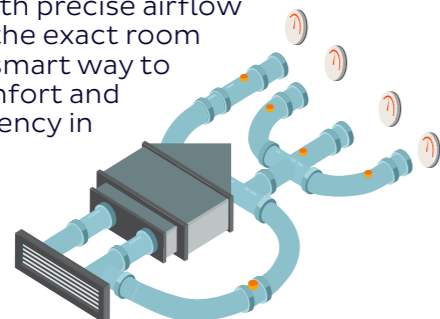

Bypass Control for enhanced energy efficiency.

iZone's Bypass Control cleverly manages excess air, channelling it away from zones to avoid overpowering drafts. This ensures a consistent climate across all rooms. With precise airflow matched to the exact room size, it's the smart way to enhance comfort and energy efficiency in your home.