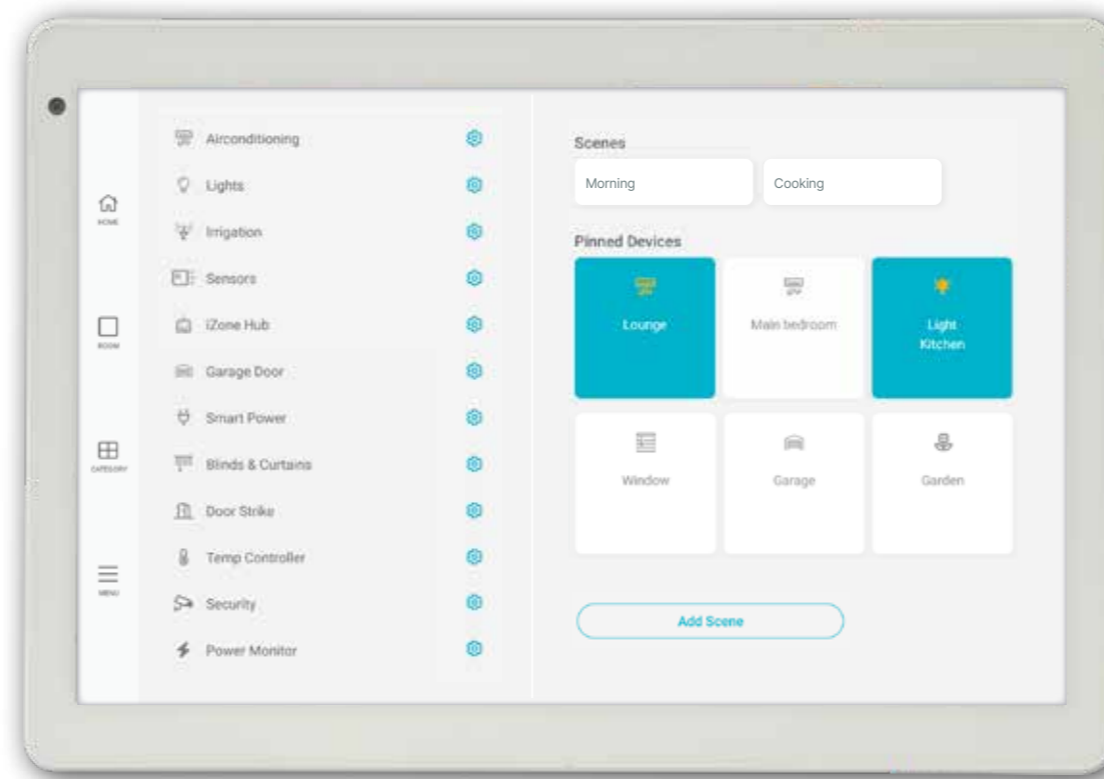

Design your unique climate control system with Nova.

The Nova Climate Control System evolves with your household, perfectly aligning with your changing needs and budget.

Start simple by controlling a single smart device, then seamlessly advance to managing multiple zones, schedules, and smart devices with our integrated recipes.

Nova isn't just another system; it's a bespoke solution that adapts to your lifestyle and budget changes, allowing for future growth without a full system overhaul.

With its energy-efficient design and cost-effective zone control, the Nova Climate Control System offers a range of affordable, energy-saving options, each tailored to fit your needs and ensure your family's comfort.

16 Million colours.

Music & lights sync.

Candle Effect.

Open your garage door.

Open the front door with your voice.

Turn on your kettle.

Turn on the washing machine.

Peace of mind that comes from dealing with a local.

As an Australian company, iZone is committed to enriching the lives of Australian homeowners with our easy-to-use, smart technology. We're right here with you, offering extensive support through resources like iZonepedia, handy 'how-to' videos, and a responsive support ticketing system.

Our commitment to quality is unwavering, evidenced by our 5-year warranty and an impressively low warranty rate. With iZone, Australian homes become smarter, more comfortable, and reliably supported. Conditions apply. See warranty details at iZone.com.au

Secure, smart home privacy you can trust.

iZone protects your privacy by integrating robust, industry-leading security into every aspect of your smart home.

Our touchscreen controllers, designed with embedded firmware, ensure your data is secure and free from internet vulnerabilities, while transparent data practices and user-friendly controls give you the power to make informed decisions, keeping what happens in your home, in your home. Trust iZone for seamless, secure smart home experiences that prioritise your family's safety.

Turn your house into a smart home with iZone.

Embrace the future with iZone, where turning any house into a smart home is a breeze. Our wireless system seamlessly integrates into your home, from adjusting the air conditioning to dimming the lights, watering the garden, and even boiling the kettle. iZone makes your home more comfortable, efficient, secure, and truly liveable, by simplifying daily life with advanced technology right at your fingertips.