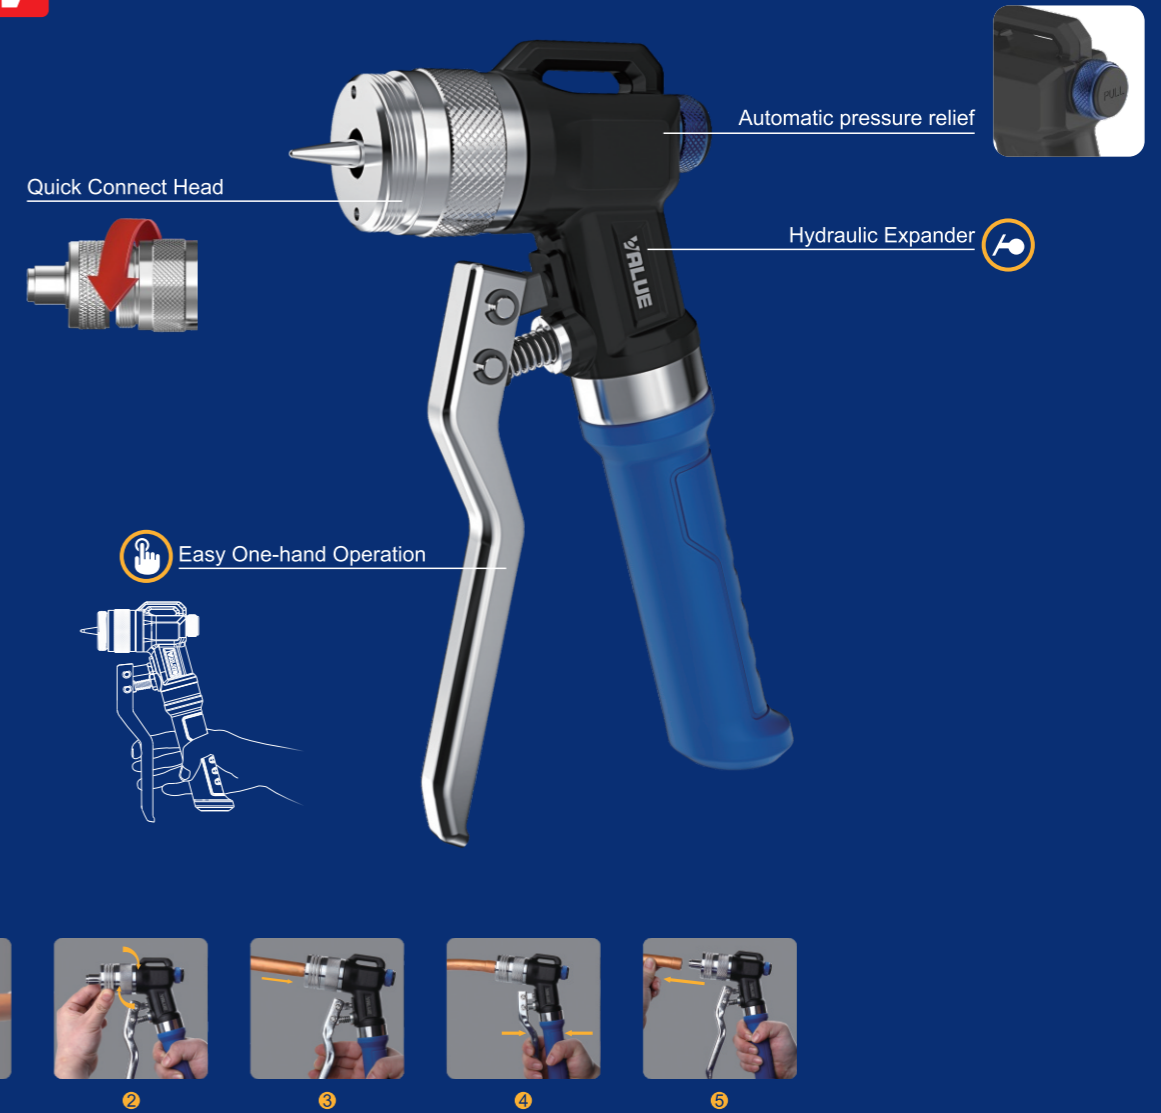

Hydraulic Tube Expander

NEW

Easy To Expand

Hydraulic Expander

- One hand operation
- Suitable for larger diameter copper

Compact

- Convenient for narrow spaces
- Easy to use

Automatic pressure relief

Quick connect heads

- Patented expander head, 180° quick locking

Model	Tube O.D.	Accessory
VHE-29D	3/8", 1/2", 5/8", 3/4", 7/8", 1", 1-1/8"	VTT-5 VTC-32
VHE-29DM	10, 12, 15, 16, 18, 22, 28 mm	VTT-5 VTC-32
VHE-29E	3/8", 1/2", 5/8", 3/4", 7/8", 1", 1-1/8"	/
VHE-29EM	10, 12, 15, 16, 18, 22, 28 mm	/
VHE-42E	3/8", 1/2", 5/8", 3/4", 7/8", 1", 1-1/8", 1-1/4", 1-3/8", 1-1/2", 1-5/8"	/
VHE-42EM	10, 12, 15, 16, 18, 22, 28, 35, 42 mm	/